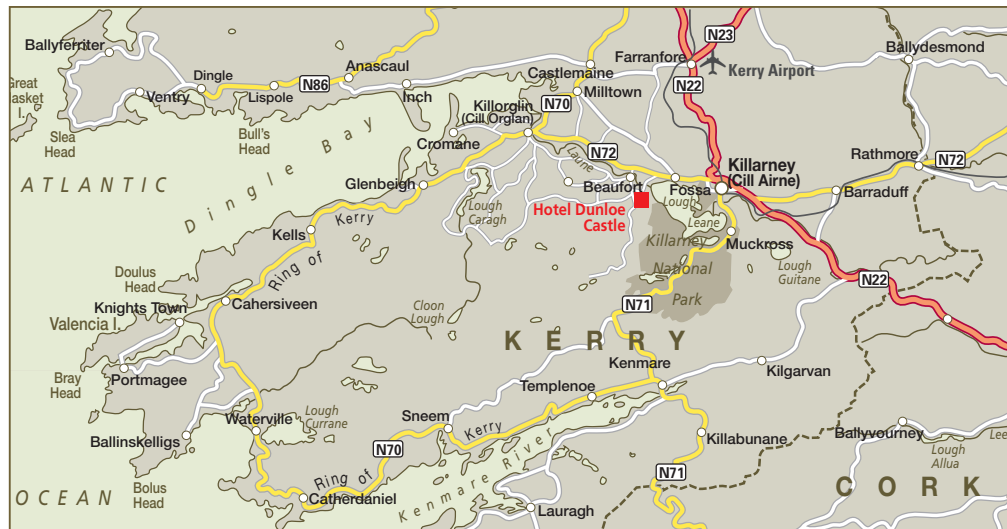

# Hotel Dunloe Castle

## Directions

From Killarney town travel west on the N 72 (Killorglin/Ring of Kerry road).

After approx 5 km, turn left onto the Gap of Dunloe road (signposted Gap of Dunloe and Hotel Dunloe Castle). The Hotel Dunloe Castle is approx 3 km on right.