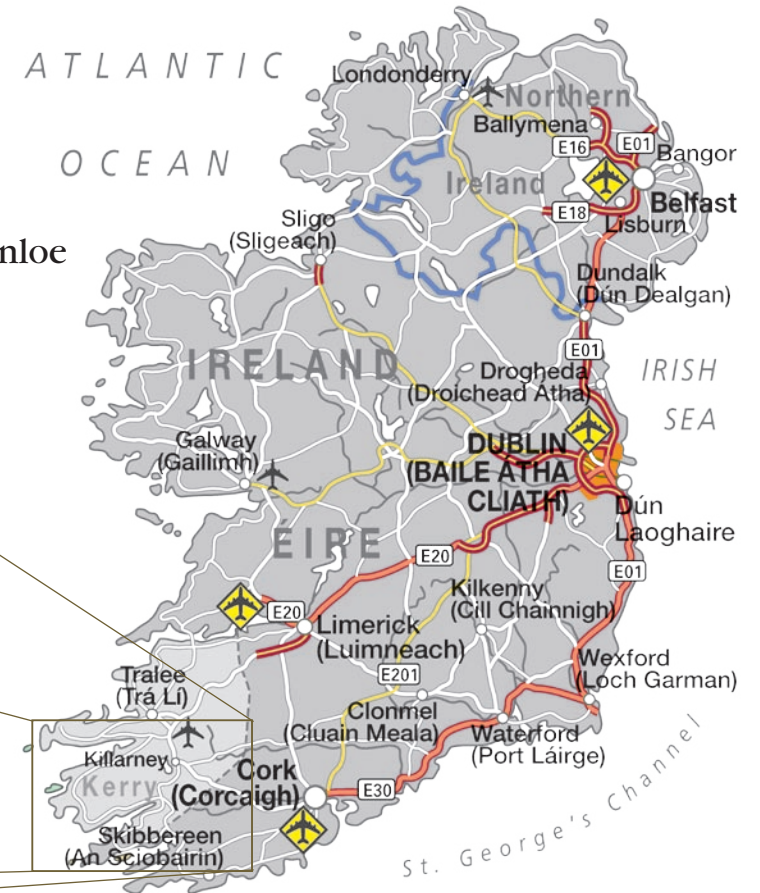

# Hotel Dunloe Castle

## Directions

From Killarney town travel west on the N 72 (Killorglin/Ring of Kerry road).

After approx 5 km, turn left onto the Gap of Dunloe road (signposted Gap of Dunloe and Hotel Dunloe Castle). The Hotel Dunloe Castle is approx 3 km on right.